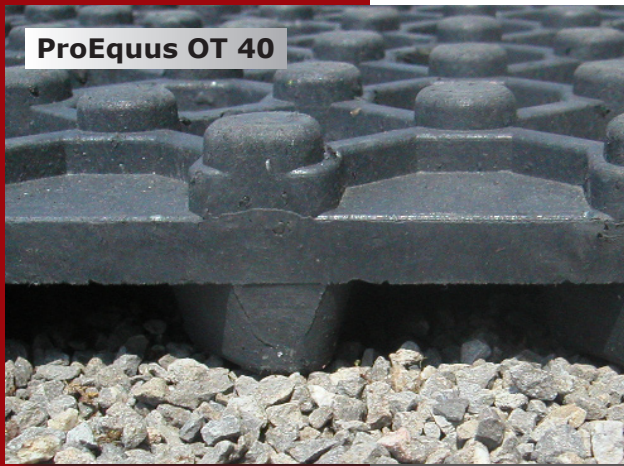

... no more mud **Ever!**

Our product

ProEquus OT40 / WE40 Mat Systems for perfect conditions

anti-slip surface

1. **advantage:**
2. perfect traction on safe ground
   - little or even *no ground preparation required
   - reduced footing depth required
   - less maintenance needed
   - optimal stability

Quick and easy installation

1. **advantage:**
2. self installation is not a problem
     (a *small crew can install 800 m² in approx. 3 hours)
   - Mats remain securely in place
   - SAVE MONEY!

prevents compaction

1. **advantage:**
2. optimum drainage
   - no more muddy conditions
   - Mats remain in place - do not slide

surface remains elastic

1. **advantage:**
2. treats the tendons and joints with care
   - helps reduce the risk of injury
   - no more uncontrolled slipping

Mats provide drainage without sediments

1. **advantage:**
2. prevents the mixing of footing material and sub base

made from elastic PVC (PolyVinyl Chloride)

1. **advantage:**
2. driveable with heavy vehicles, UV resistant
   - Model OT40 - unconnected
   - Model WE40 - tongue and groove connection

applications

1. **advantage:**
2. outdoor- and indoor- riding arenas
   - paddocks, turn-outs
   - hotwalkers, round pens
   - race track, training tracks, ...

Delivery: Mats 4 cm height

* Please contact one of our sales representatives for detailed support and information!